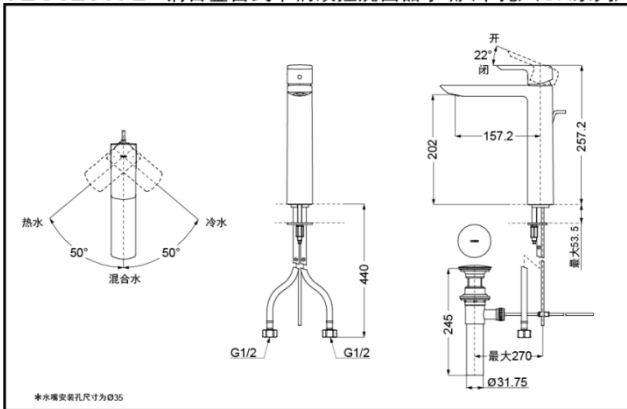

SPECIFICS

Water Inlet Requirement :
0.05MPa(Dynamic
Pressure)~1.0MPa(Static
Pressure)

Water Efficiency : Grade1
Spout : Bubbler equipped

Others

Series : GR

TLG02307B Single-Lever Lavatory Faucet

*TOTO(CHINA) CO.,LTD. All rights reserved.

TLG02308B Single-Lever Lavatory Faucet

*TOTO(CHINA) CO.,LTD. All rights reserved.
TOTO(CHINA) CO.,LTD. www.toto.com.cn