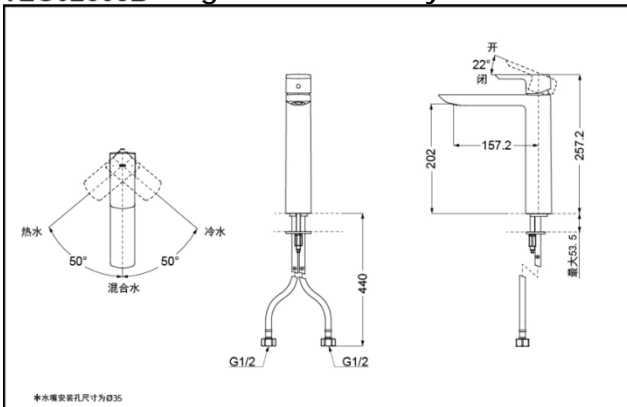

SPECIFICS

Water Inlet Requirement :
0.05MPa(Dynamic
Pressure)~1.0MPa(Static
Pressure)

Water Efficiency : Grade1
Spout : Bubbler equipped

Others

Series : GR

TLG02307B Single-Lever Lavatory Faucet

*TOTO(CHINA) CO.,LTD. All rights reserved.

TLG02308B Single-Lever Lavatory Faucet

*TOTO(CHINA) CO.,LTD. All rights reserved.
TOTO(CHINA) CO.,LTD. www.toto.com.cn